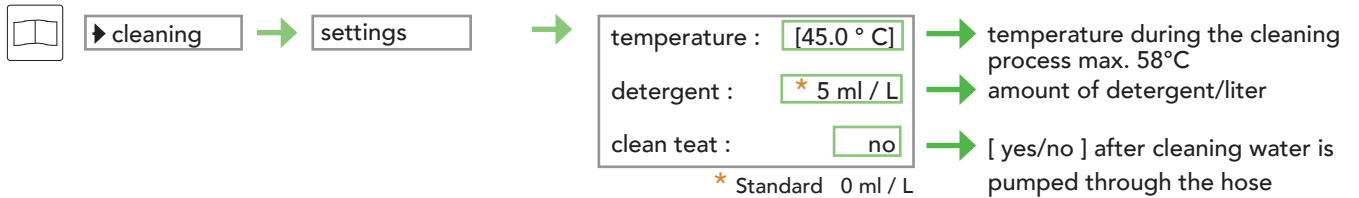

QUICK START GUIDE

Automatic calf feeder

1.6 Cleaning with one detergent

This document provides a brief overview of how to set up a powder calf feeder using one detergent.

1 Cleaning settings Please refer to the instructions of the detergent manufacturer for the recommended settings.